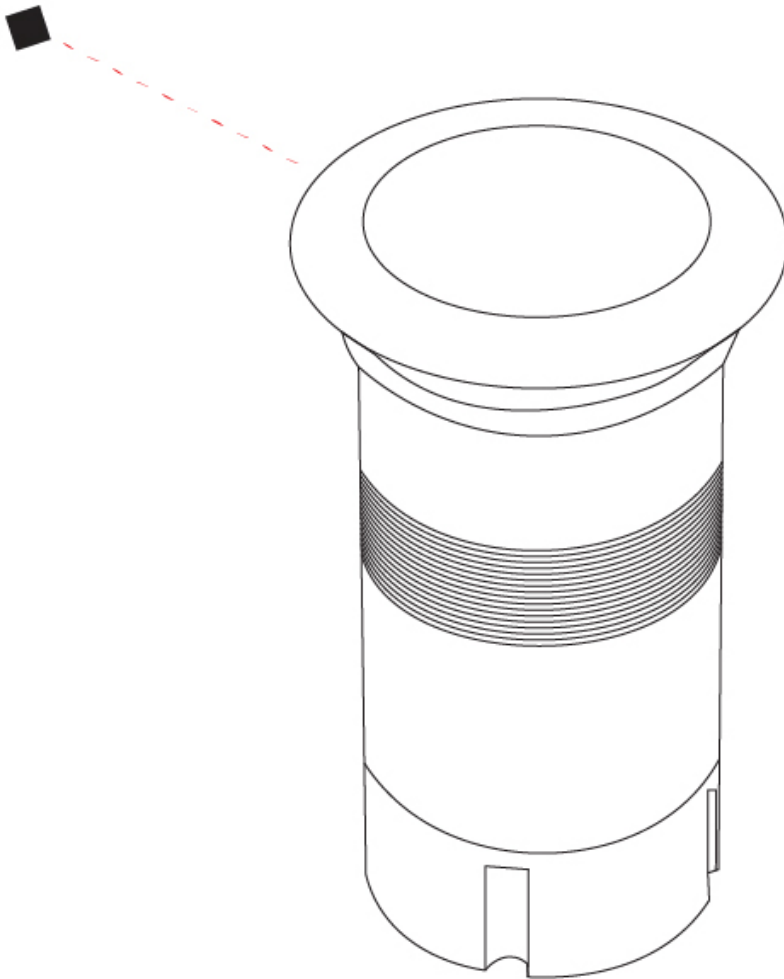

E12I0029-

PROJECT

TYPE

SPECIFIER

QUANTITY

DATE