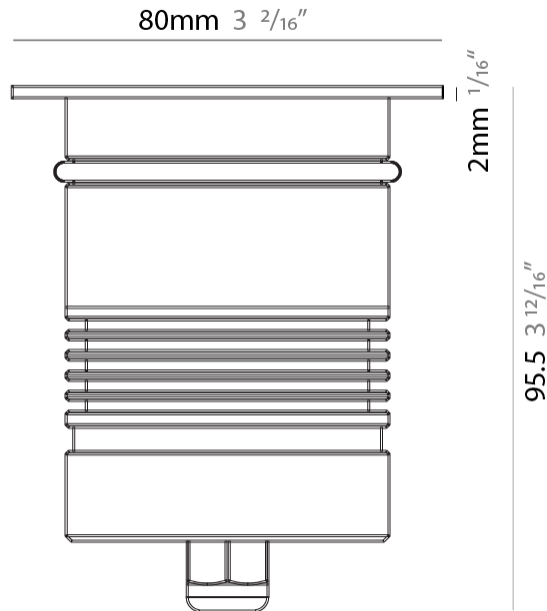

GENERAL

Series: Caliber
Subseries: Caliber 80 Q
Brand: Unonovesette
Division: Exterior
Mounting Type: Recessed
Mounting Location: In-Ground
Subcategory: Drive Over

PHYSICAL

Shape: Square
Diameter (mm): 80
Diameter (in): 3 1/8
Height (mm): 95.5
Height (in): 3 3/4
Light Distribution: Direct
Installation Requirement: Housing box / Fixing springs
Diffuser: Extra clear / Frosted glass 6mm
Fixture Finish: Stainless Steel AISI 316L
Fixture Material: Stainless Steel AISI 316L
Cable Details: 350mm NS20N PCP 2x0.5 mm2

ELECTRICAL

Lamp Type: LED
Input Wattage (W): 9.04
Total Output Wattage (W): 8.5
Dimming: Non-Dimming / Phase Dimming (120Vac only) / 0-10V Dimming
Driver Included: No
Driver Location: Remote
Driver Type: Constant Voltage - Universal
Driver Class: Class 2
Input Voltage (V): 120 - 277
Output Voltage (V): 24

LED

Number of LEDs: 1
Color Temperature (*K): 2700 / 3000 / 4000
Max. Delivered Lumen (lm): 730
CRI: >90 CRI
Lamp Life (hrs): 100000

OPTICAL

Optic°: 10 / 30 / 50 / DIF
Beam Angle: Narrow / Medium / Wide / Diffused

RATINGS AND CERTIFICATIONS

Certified By: Certified for North American Standards
IP rating: IP68 (not for permanent immersion)
IK Rating: IK08
Marine Grade: Stainless Steel AISI 316L