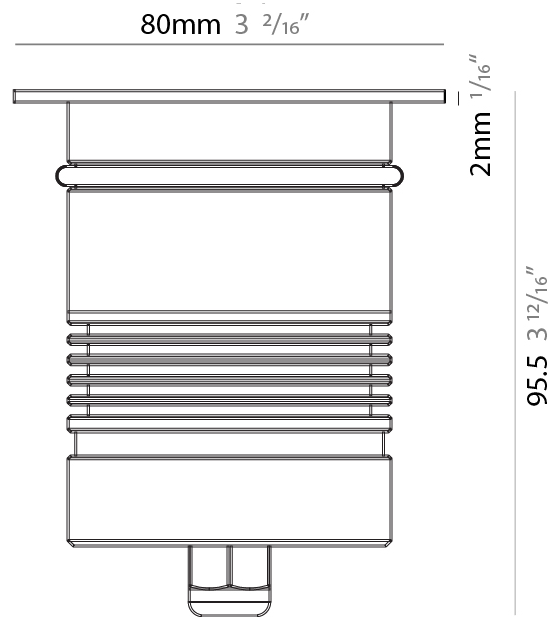

CALIBER 80 Q RECESSED

E12I0029-

base number

PROJECT

TYPE

SPECIFIER

QUANTITY

DATE

1. To build a product code in our configurator select the specify button on the base model # product page
2. To build a manual product code on this datasheet choose from the options listed below in blue font and add the suffix to the base model #

GENERAL

Series: Caliber
Subseries: Caliber 80 Q
Brand: Unonovesette
Division: Exterior
Mounting Type: Recessed
Mounting Location: In-Ground
Subcategory: Drive Over

PHYSICAL

Shape: Square
Diameter (mm): 80
Diameter (in): 3 1/4
Height (mm): 95.5
Height (in): 3 3/4
Light Distribution: Direct
Installation Requirement: Housing box / Fixing springs
Diffuser: Extra clear / Frosted glass 6mm
Fixture Finish: Stainless Steel AISI 316L
Fixture Material: Stainless Steel AISI 316L
Cable Details: 350mm NS20N PCP 2x0.5 mm2

ELECTRICAL

Lamp Type: LED
Total Output Wattage (W): 9
Dimming: DMX
Driver Included: No
Driver Location: Remote
Driver Type: Constant Voltage - Universal
Driver Class: Class 2
Input Voltage (V): 120 - 277
Output Voltage (V): 24

LED

Number of LEDs: 1
Color Temperature (°K): RGBW
Max. Delivered Lumen (lm): 730
CRI: >90 CRI
Lamp Life (hrs): 100000
Special LEDs offerings: RGBW

OPTICAL

Optic°: 35

RATINGS AND CERTIFICATIONS

Certified By: Certified for North American Standards
IP rating: IP68 (not for permanent immersion)
IK Rating: IK08
Marine Grade: Stainless Steel AISI 316L